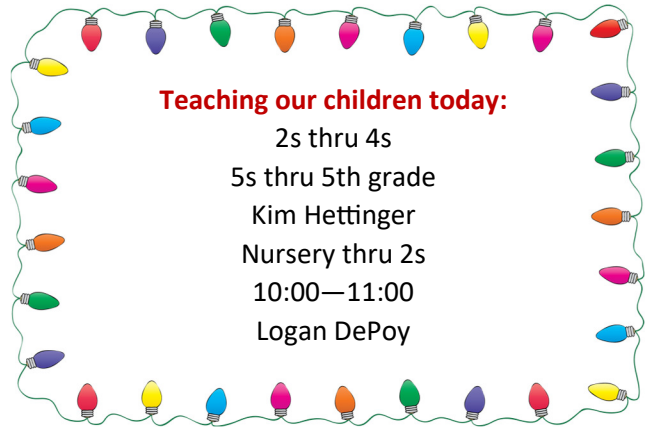

faithbaptistchurchfw.com

Happy Birthday on December:

11th—Debbie Judy
12th—Lincoln Dye, Cooper Marden
13th—Don Katter
17th—Steve Stopher

Happy Anniversary to...

Pastor Steve & Sheila—Today!!!

Dare to Care Prayer Group

Thursday, December 15th
3-4pm

Teaching our children today:

2s thru 4s
5s thru 5th grade
Kim Hettinger
Nursery thru 2s
10:00—11:00
Logan DePoy

Sunday Small Groups

Name of Group	Leader	Current Study	Gathering Place
Pathfinder Class	Lowell Shepler	Acts	Judson Hall 4
Friendship Class	Mark Benzinger	Acts	Judson Hall 1
Current Grow Group	Joe Marden/Vickie Pettyjohn	Contagious Faith	Classroom A